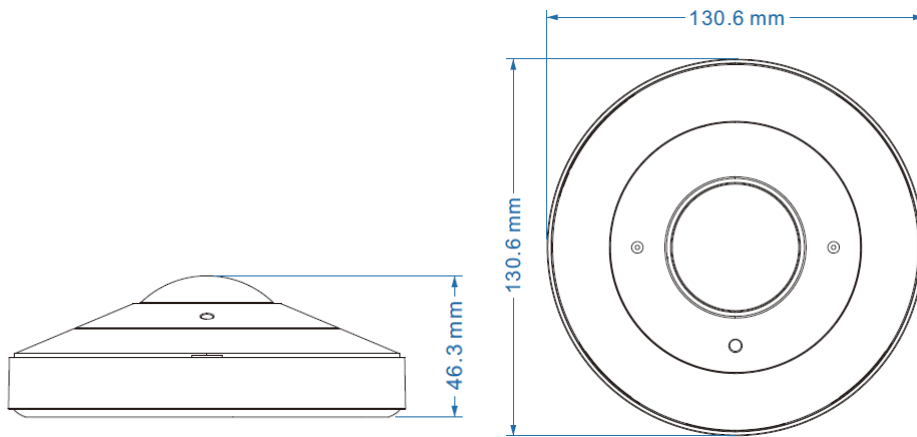

Installation	Wall mounting, ceiling mounting, desktop
Certificate	CE, FCC, UKCA
Environment Protection	Complies with Directive EU RoHS, WEEE(2012/19/EU), directive 94/62/EC and REACH(EC1907/2006)

Available Model

Available Model	TD-95A8E3B(D/PE/AR1)

Available Model