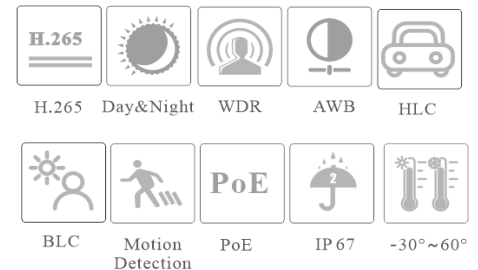

- 1:1 (3000×3000) @30fps
- H.265+ / H.265/ H.264+/H.264/MJPEG coding
- ICR auto switch, true day & night
- 10~20m IR view distance
- Support 3D DNR, digital WDR, BLC, HLC, Smart IR, Defog, etc.
- Support ROI
- Built-in micro SD card slot, up to 256GB
- IP 67 ingress protection
- Intelligent Analytics
- Support NAT function
- Support mobile surveillance by smart phones with iOS and Android OS